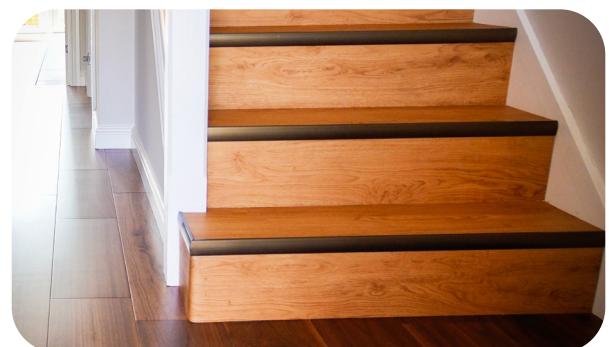

+44 (0)1642 713000 info@genesis-gs.com
www.genesis-gs.com

Genesis
For the Perfect Finish