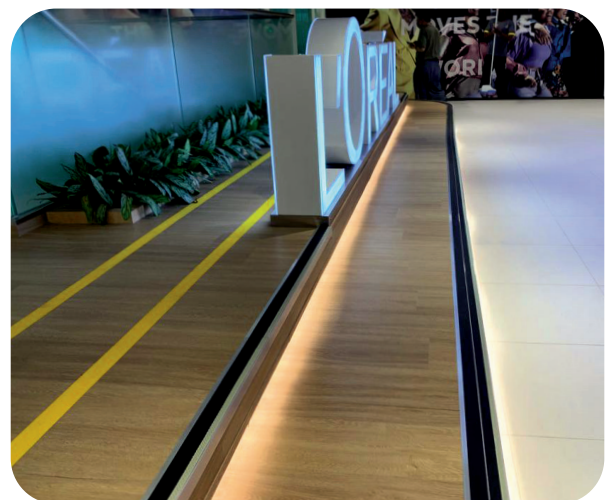

Case Study - Health & Beauty

L'Oréal HQ, Singapore

Project Specifications

Product Specified: ASL15 & ASL30

Sector: Health & Beauty

Project Description

L'Oréal is the world's largest cosmetics company and now has this stunning HQ in Singapore!

Our ASL 15 and ASL 30 went through a special fabrication to allow curves for this project.

This created awareness of the step edge, with the added photo luminescence feature to light the edge of the step in an emergency situation with low level of lighting.

Our distribution partner Floorspec in Singapore helped provide this solution.

+44 (0)1642 713000 info@genesis-gs.com
www.genesis-gs.com