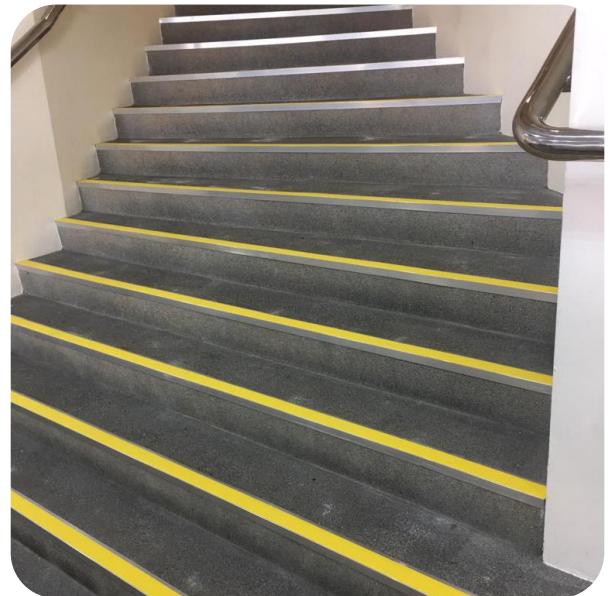

Since then, the church has undergone a host of renovations so that the building can accommodate its patrons. Genesis stair nosings - NSL16 with yellow inserts have been used on the main stairways inside the church to provide exceptional levels of anti slip meaning that anyone using the stairs are much less likely to trip or fall.

The bright yellow insert provides a vivid contrast to the dark grey stairs, making it very easy for the users to see the edges of the stairs, minimising trips and falls.

+44 (0)1642 713000 info@genesis-gs.com
www.genesis-gs.com