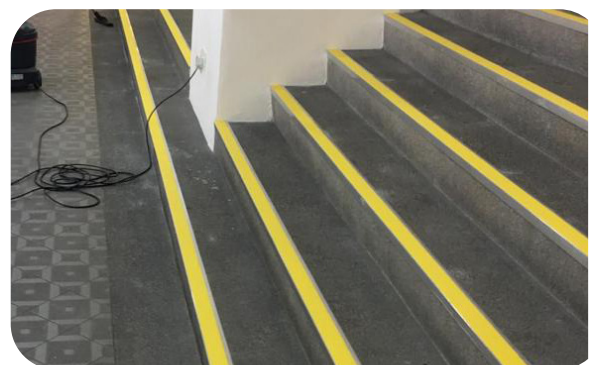

Case Study - Religious

Aldersgate Chapel, Singapore

Project Specifications

Product Specified: NSL16.47

Colour Specified: Yellow

Sector: Religious

Project Description

The history of Aldersgate Methodist Church began in September 1977, when the Clementi New Town Pioneer Work was initiated to build a Methodist church in the Clementi area. In 1984, they were served a Quit Notice because of development work by the Government. Following this "eviction" they moved to Fairfield Methodist Primary School, where they worshipped for 10 years. The Aldersgate Chapel was completed in December 1994, where they worship today.

Since then, the church has undergone a host of renovations so that the building can accommodate its patrons. Genesis stair nosings - NSL16 with yellow inserts have been used on the main stairways inside the church to provide exceptional levels of anti slip meaning that anyone using the stairs are much less likely to trip or fall.

The bright yellow insert provides a vivid contrast to the dark grey stairs, making it very easy for the users to see the edges of the stairs, minimising trips and falls.

+44 (0)1642 713000 info@genesis-gs.com
www.genesis-gs.com