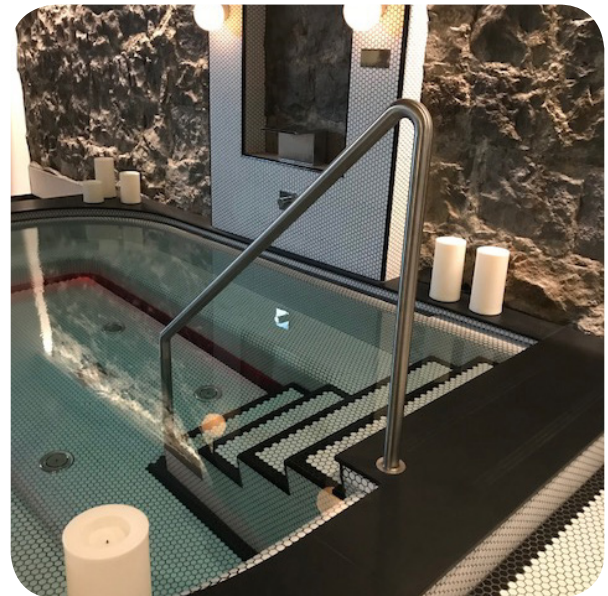

+44 (0)1642 713000 info@genesis-gs.com
www.genesis-gs.com

Genesis
For the Perfect Finish